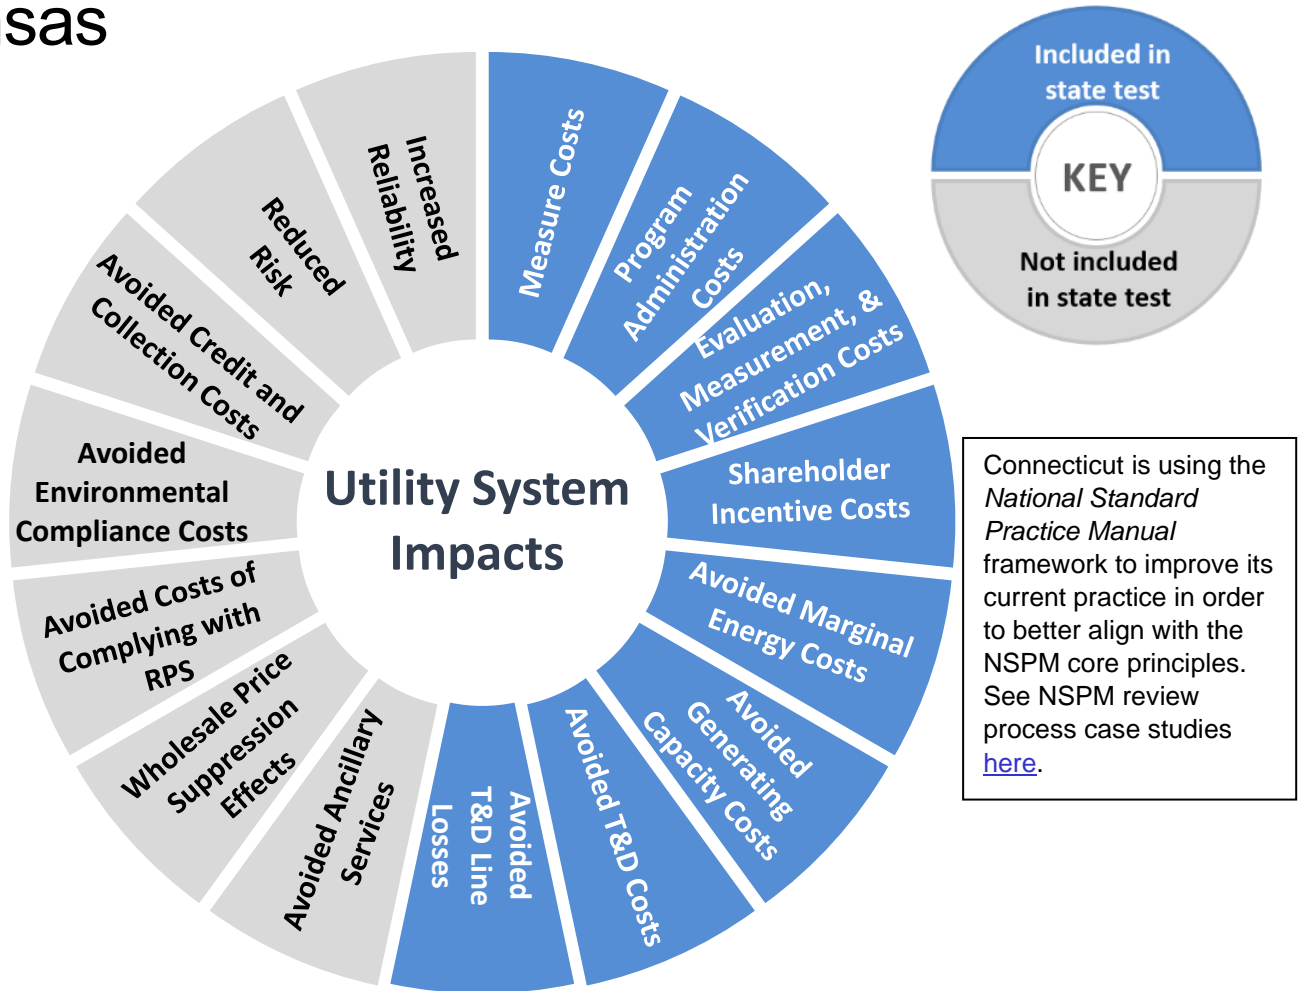

Energy Efficiency Cost-Effectiveness Testing in Arkansas

Use the [Database of Screening Practices \(DSP\)](#) to view state energy efficiency cost-effectiveness testing practices and guidance documents.