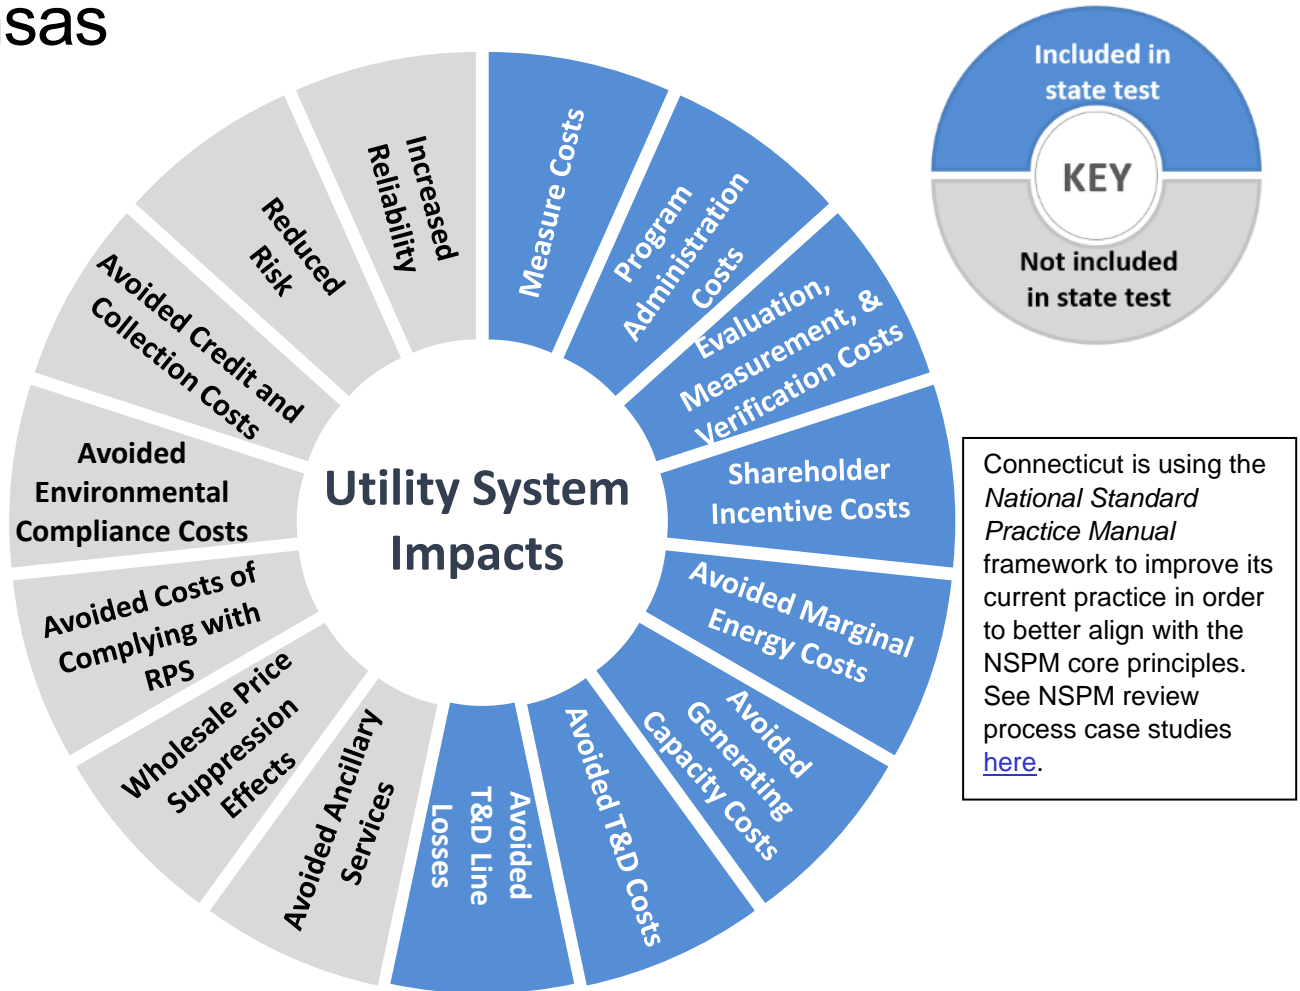

Energy Efficiency Cost-Effectiveness Testing in Arkansas

Use the [Database of Screening Practices \(DSP\)](#) to view state energy efficiency cost-effectiveness testing practices and guidance documents.